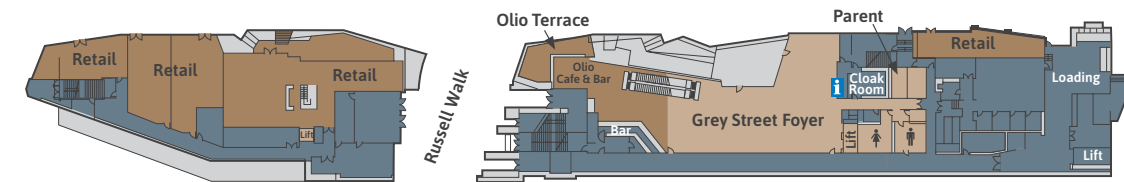

A ARBOUR LEVEL ROOMS	Theatre	Classroom	Banquet	Cocktail	Metres ²
Arbour Lounge	-	-	-	150	190
Meeting Room A1	50	30	20	60	70
Meeting Room A2	120	70	80	120	120
Arbour Speakers Presentation Centre	-	-	-	-	70
Arbour Boardroom	-	-	16	-	38

G GROUND LEVEL	Grey Street Foyer, Olio Cafe & Bar, Information Desk
-----------------------	--

Important notes

- The Great Hall theatre seating is also accessible on the Mezzanine level.
- Theatre and classroom capacities include staging for speaker appropriate to the size of the room.
- Banquet and cocktail capacities are the comfortable maximums for each room. Staging and/or dance floors have not been incorporated and will reduce these capacities.
- Information accurate at time of printing.

PLAZA LINK LEVEL

The Plaza Level is the connecting link between BCEC on Grey Street and BCEC on Merivale Street.

MELBOURNE STREET

GLENELG STREET

OUR CITY

- Brisbane, Australia's best kept secret – A city whose star is on the rise with new hotels, edgy bars and restaurants
- Surrounded by icons – Pristine islands, rainforests and day trips to the reef – the best of Australia at your fingertips
- Always welcoming – A friendly, walkable, connected, compact and contemporary city
- Centre for humanity changing science – World's first cancer vaccine developed in Brisbane