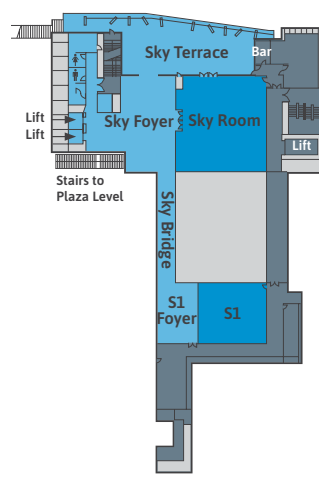

PLAZA LINK LEVEL

The Plaza Level is the connecting link between BCEC on Grey Street and BCEC on Merivale Street.

MELBOURNE STREET

GLENELG STREET