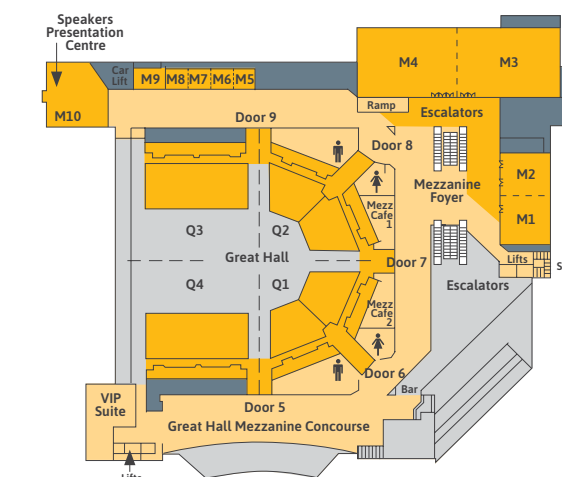

A ARBOUR LEVEL ROOMS	Theatre	Classroom	Banquet	Cocktail	Metres ²
Arbour Lounge	-	-	-	150	190
Meeting Room A1	50	30	20	60	70
Meeting Room A2	120	70	80	120	120
Arbour Speakers Presentation Centre	-	-	-	-	70
Arbour Boardroom	-	-	16	-	38

G GROUND LEVEL	Grey Street Foyer, Olio Cafe & Bar, Information Desk
-----------------------	--

Important notes

- The Great Hall theatre seating is also accessible on the Mezzanine level.
- Theatre and classroom capacities include staging for speaker appropriate to the size of the room.
- Banquet and cocktail capacities are the comfortable maximums for each room. Staging and/or dance floors have not been incorporated and will reduce these capacities.
- Information accurate at time of printing.

PLAZA LINK LEVEL

The Plaza Level is the connecting link between BCEC on Grey Street and BCEC on Merivale Street.

MELBOURNE STREET

GLENELG STREET

OUR CITY

- Brisbane, Australia's best kept secret – A city whose star is on the rise with new hotels, edgy bars and restaurants
- Surrounded by icons – Pristine islands, rainforests and day trips to the reef – the best of Australia at your fingertips
- Always welcoming – A friendly, walkable, connected, compact and contemporary city
- Centre for humanity changing science – World's first cancer vaccine developed in Brisbane