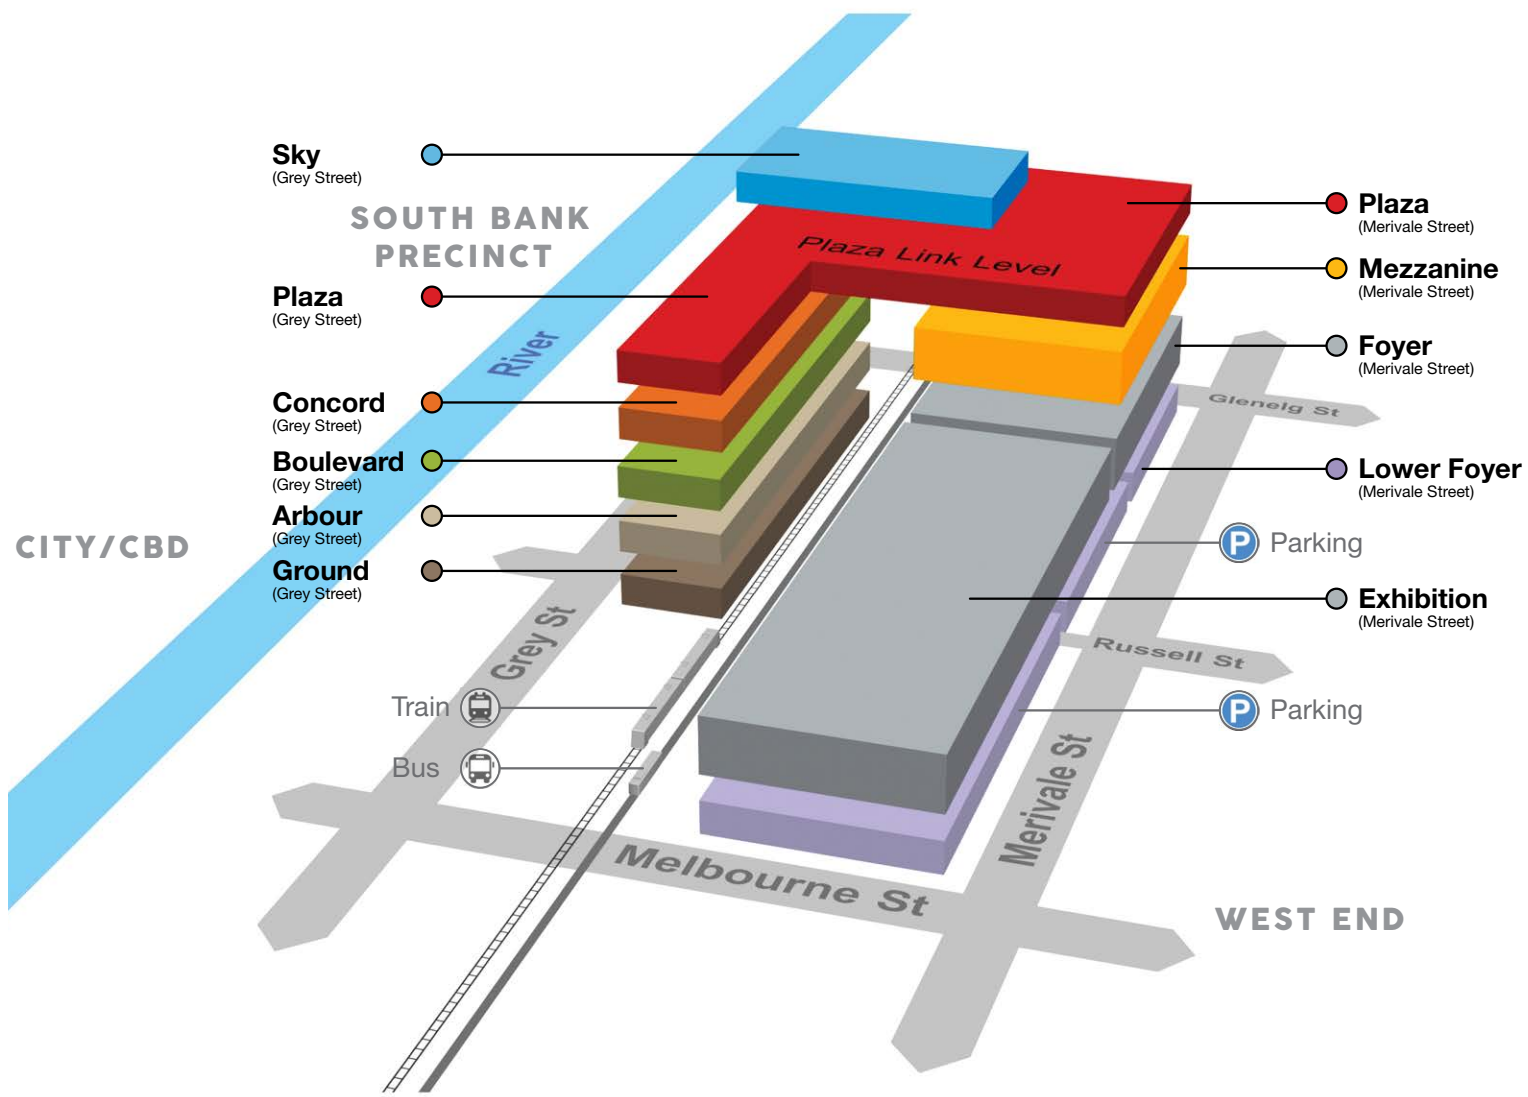

G GROUND LEVEL	Grey Street Foyer, Olio Cafe & Bar, Information Desk
-----------------------	--

Important notes

- The Great Hall theatre seating is also accessible on the Mezzanine level.
- Theatre and classroom capacities include staging for speaker appropriate to the size of the room.
- Banquet and cocktail capacities are the comfortable maximums for each room. Staging and/or dance floors have not been incorporated and will reduce these capacities.
- Information accurate at time of printing.

PLAZA LINK LEVEL

The Plaza Level is the connecting link between BCEC on Grey Street and BCEC on Merivale Street.

MELBOURNE STREET

GLENELG STREET

OUR CITY

- Brisbane, Australia's best kept secret – A city whose star is on the rise with new hotels, edgy bars and restaurants
- Surrounded by icons – Pristine islands, rainforests and day trips to the reef – the best of Australia at your fingertips
- Always welcoming – A friendly, walkable, connected, compact and contemporary city
- Centre for humanity changing science – World's first cancer vaccine developed in Brisbane