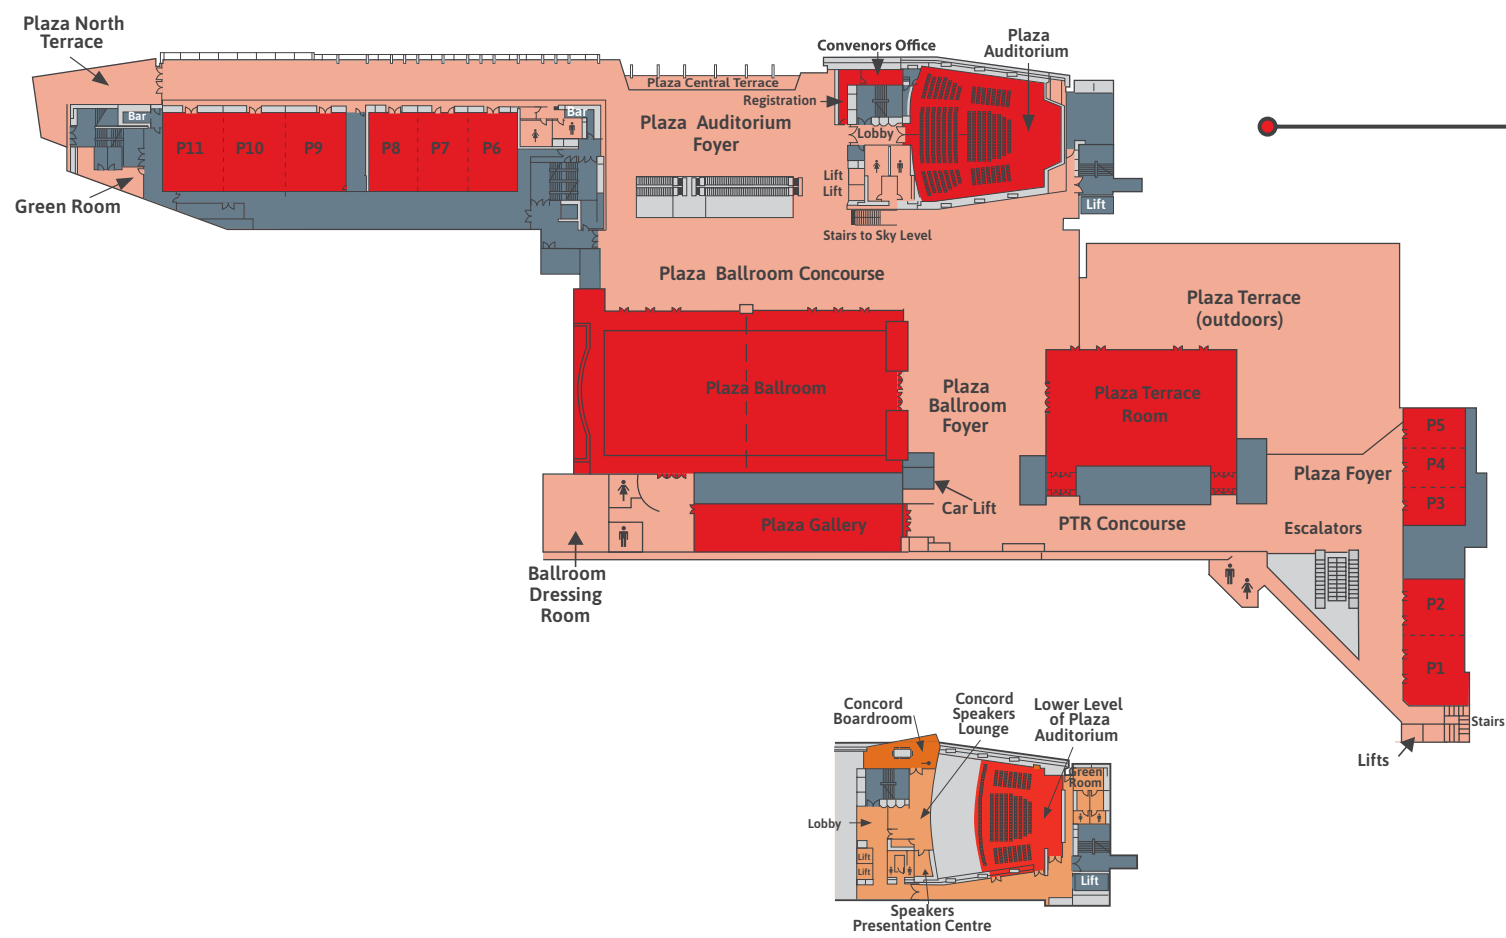

C CONCORD LEVEL ROOMS	Theatre	Classroom	Banquet	Cocktail	Metres ²
Concord Speakers Presentation Centre	-	-	-	-	100
Concord Boardroom	-	-	20	-	70

B BOULEVARD LEVEL ROOMS	Theatre	Classroom	Banquet	Cocktail	Metres ²
Boulevard Auditorium	430	-	-	-	-
Meeting Room B1	130	75	80	110	113
Meeting Room B2	130	75	80	110	113
Meeting Room B3	130	75	80	110	113
Meeting Room B1 & B2	270	160	180	240	231
Meeting Room B2 & B3	270	160	180	240	231
Meeting Rooms B1, B2 & B3	450	260	280	350	345
Boulevard Room	600	350	390	600	530

A ARBOUR LEVEL ROOMS	Theatre	Classroom	Banquet	Cocktail	Metres ²
Arbour Lounge	-	-	-	150	190
Meeting Room A1	50	30	20	60	70
Meeting Room A2	120	70	80	120	120
Arbour Speakers Presentation Centre	-	-	-	-	70
Arbour Boardroom	-	-	16	-	38

G GROUND LEVEL	Grey Street Foyer, Olio Cafe & Bar, Information Desk
-----------------------	--

Important notes

- The Great Hall theatre seating is also accessible on the Mezzanine level.
- Theatre and classroom capacities include staging for speaker appropriate to the size of the room.
- Banquet and cocktail capacities are the comfortable maximums for each room. Staging and/or dance floors have not been incorporated and will reduce these capacities.
- Information accurate at time of printing.