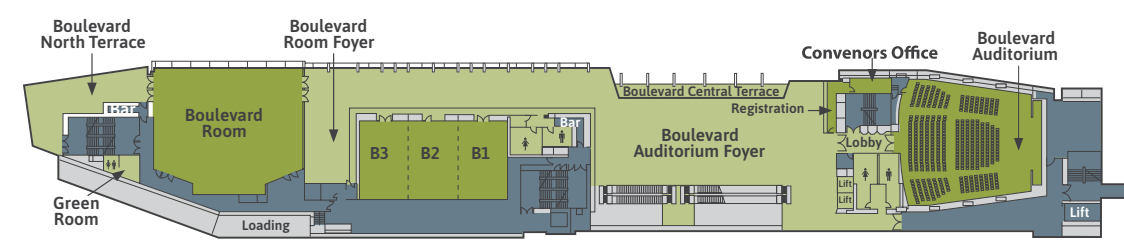

A ARBOUR LEVEL ROOMS	Theatre	Classroom	Banquet	Cocktail	Metres ²
Arbour Lounge	-	-	-	150	190
Meeting Room A1	50	30	20	60	70
Meeting Room A2	120	70	80	120	120
Arbour Speakers Presentation Centre	-	-	-	-	70
Arbour Boardroom	-	-	16	-	38

G GROUND LEVEL	Grey Street Foyer, Olio Cafe & Bar, Information Desk
-----------------------	--

Important notes

- The Great Hall theatre seating is also accessible on the Mezzanine level.
- Theatre and classroom capacities include staging for speaker appropriate to the size of the room.
- Banquet and cocktail capacities are the comfortable maximums for each room. Staging and/or dance floors have not been incorporated and will reduce these capacities.
- Information accurate at time of printing.

PLAZA LINK LEVEL

The Plaza Level is the connecting link between BCEC on Grey Street and BCEC on Merivale Street.

MELBOURNE STREET

GLENELG STREET

OUR CITY

- Brisbane, Australia's best kept secret – A city whose star is on the rise with new hotels, edgy bars and restaurants
- Surrounded by icons – Pristine islands, rainforests and day trips to the reef – the best of Australia at your fingertips
- Always welcoming – A friendly, walkable, connected, compact and contemporary city
- Centre for humanity changing science – World's first cancer vaccine developed in Brisbane