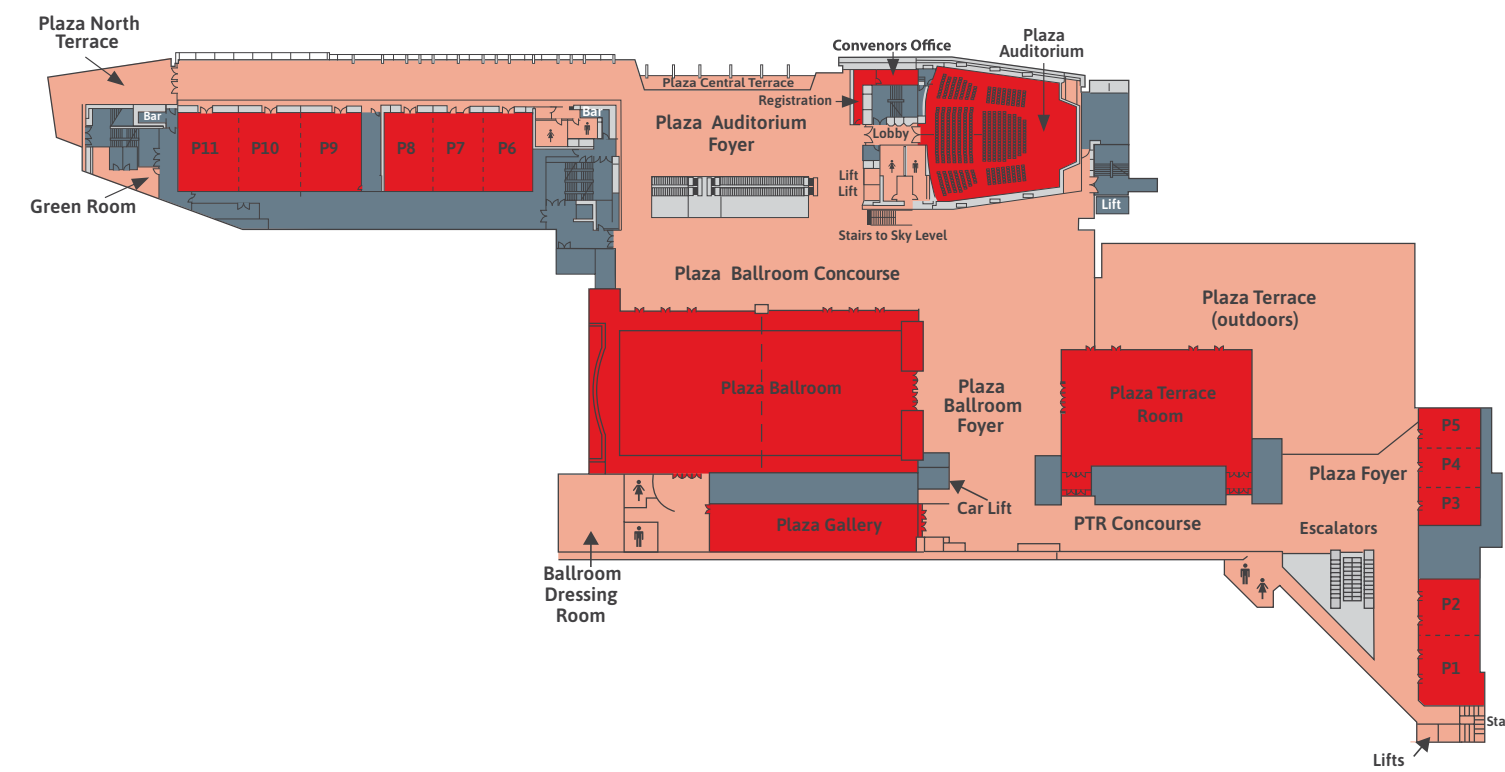

C CONCORD LEVEL ROOMS	Theatre	Classroom	Banquet	Cocktail	Metres ²
Concord Speakers Presentation Centre	-	-	-	-	100
Concord Boardroom	-	-	20	-	70

B BOULEVARD LEVEL ROOMS	Theatre	Classroom	Banquet	Cocktail	Metres ²
Boulevard Auditorium	430	-	-	-	-
Meeting Room B1	130	75	80	110	113
Meeting Room B2	130	75	80	110	113
Meeting Room B3	130	75	80	110	113
Meeting Room B1 & B2	270	160	180	240	231
Meeting Room B2 & B3	270	160	180	240	231
Meeting Rooms B1, B2 & B3	450	260	280	350	345
Boulevard Room	600	350	390	600	530

A ARBOUR LEVEL ROOMS	Theatre	Classroom	Banquet	Cocktail	Metres ²
Arbour Lounge	-	-	-	150	190
Meeting Room A1	50	30	20	60	70
Meeting Room A2	120	70	80	120	120
Arbour Speakers Presentation Centre	-	-	-	-	70
Arbour Boardroom	-	-	16	-	38

G GROUND LEVEL	Grey Street Foyer, Olio Cafe & Bar, Information Desk
-----------------------	--

Important notes

- The Great Hall theatre seating is also accessible on the Mezzanine level.
- Theatre and classroom capacities include staging for speaker appropriate to the size of the room.
- Banquet and cocktail capacities are the comfortable maximums for each room. Staging and/or dance floors have not been incorporated and will reduce these capacities.
- Information accurate at time of printing.