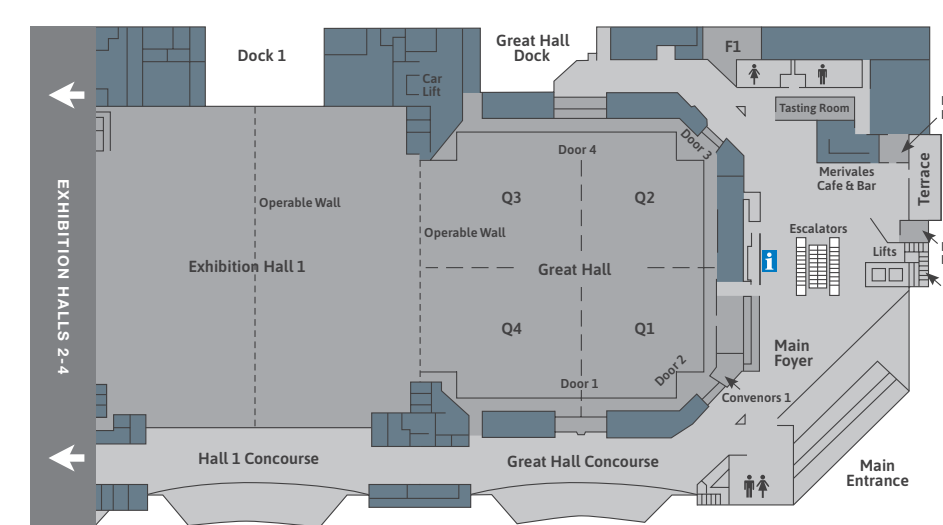

A ARBOUR LEVEL ROOMS	Theatre	Classroom	Banquet	Cocktail	Metres ²
Arbour Lounge	-	-	-	150	190
Meeting Room A1	50	30	20	60	70
Meeting Room A2	120	70	80	120	120
Arbour Speakers Presentation Centre	-	-	-	-	70
Arbour Boardroom	-	-	16	-	38

G GROUND LEVEL	Grey Street Foyer, Olio Cafe & Bar, Information Desk
-----------------------	--

Important notes

- The Great Hall theatre seating is also accessible on the Mezzanine level.
- Theatre and classroom capacities include staging for speaker appropriate to the size of the room.
- Banquet and cocktail capacities are the comfortable maximums for each room. Staging and/or dance floors have not been incorporated and will reduce these capacities.
- Information accurate at time of printing.

PLAZA LINK LEVEL

The Plaza Level is the connecting link between BCEC on Grey Street and BCEC on Merivale Street.

MELBOURNE STREET

GLENELG STREET

OUR CITY

- Brisbane, Australia's best kept secret – A city whose star is on the rise with new hotels, edgy bars and restaurants
- Surrounded by icons – Pristine islands, rainforests and day trips to the reef – the best of Australia at your fingertips
- Always welcoming – A friendly, walkable, connected, compact and contemporary city
- Centre for humanity changing science – World's first cancer vaccine developed in Brisbane