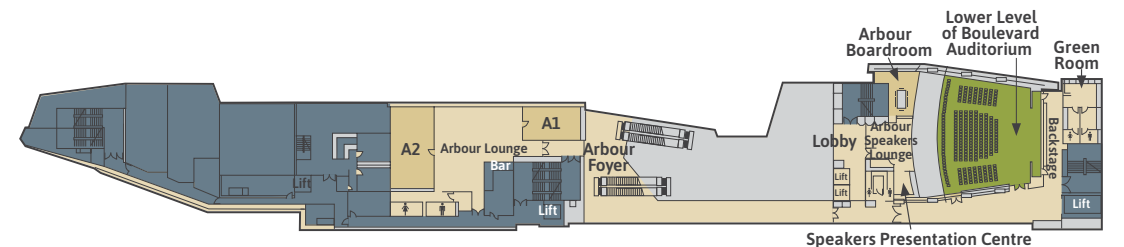

A ARBOUR LEVEL ROOMS	Theatre	Classroom	Banquet	Cocktail	Metres ²
Arbour Lounge	-	-	-	150	190
Meeting Room A1	50	30	20	60	70
Meeting Room A2	120	70	80	120	120
Arbour Speakers Presentation Centre	-	-	-	-	70
Arbour Boardroom	-	-	16	-	38

G GROUND LEVEL	Grey Street Foyer, Olio Cafe & Bar, Information Desk
-----------------------	--

Important notes

- The Great Hall theatre seating is also accessible on the Mezzanine level.
- Theatre and classroom capacities include staging for speaker appropriate to the size of the room.
- Banquet and cocktail capacities are the comfortable maximums for each room. Staging and/or dance floors have not been incorporated and will reduce these capacities.
- Information accurate at time of printing.

PLAZA LINK LEVEL

The Plaza Level is the connecting link between BCEC on Grey Street and BCEC on Merivale Street.

MELBOURNE STREET

GLENELG STREET

OUR CITY

- Brisbane, Australia's best kept secret – A city whose star is on the rise with new hotels, edgy bars and restaurants
- Surrounded by icons – Pristine islands, rainforests and day trips to the reef – the best of Australia at your fingertips
- Always welcoming – A friendly, walkable, connected, compact and contemporary city
- Centre for humanity changing science – World's first cancer vaccine developed in Brisbane